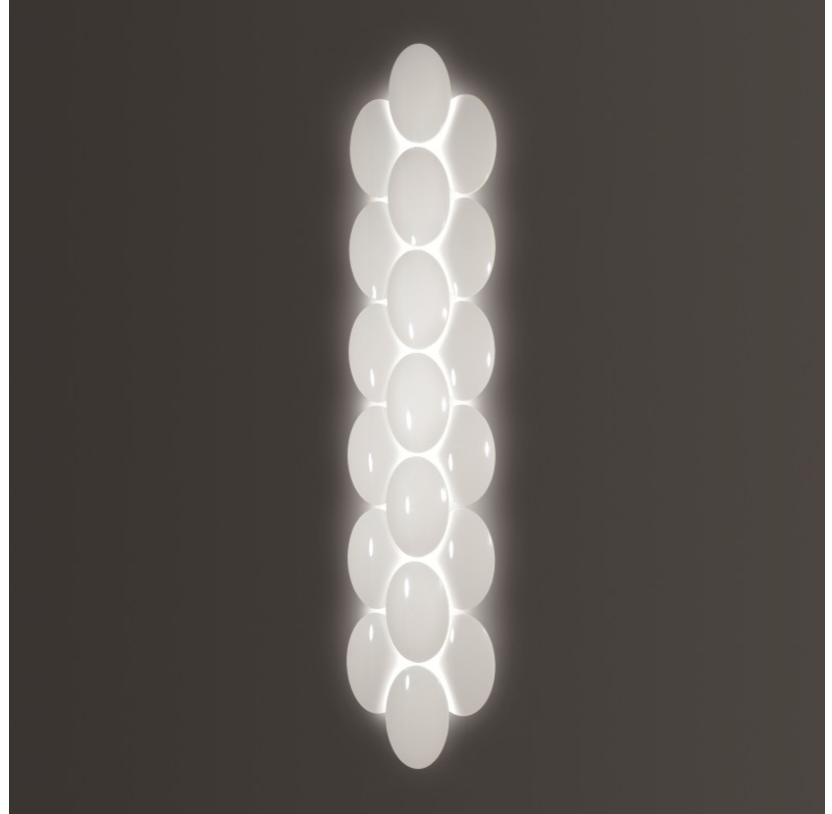

OBOLO SURFACE

D92175

GENERAL

Series: Obolo
Brand: Milan
Division: Design
Mounting Type: Surface
Mounting Location: Wall
Subcategory: Wall Effect

PHYSICAL

Shape: Rectangle
Length (mm): 1054
Length (in): 41 1/2
Width (mm): 228
Width (in): 9.0
Height (mm): 1054
Height (in): 2 1/2
Extension (mm): 64
Extension (in): 2 1/2
Light Distribution: Indirect
Weight (lbs): 18
Diffuser: Frosted White Glass
Fixture Finish: WHI
Fixture Material: Glass / Aluminum

ELECTRICAL

Number of Lamps: 14
Lamp Type: LED
Total Output Wattage (W): 56
Max. Wattage Per Lamp (W): 4
Dimming: Electronic Low Voltage Dimming
Driver Included: No
Input Voltage (V): 120Vac Direct Line
Lamp Voltage (V): 120

LED

Number of LEDs: 14
Color Temperature (°K): 2700 / 2900
Max. Delivered Lumen (lm): 4200
Nominal Lumen (lm): 14x300
CRI: >80 CRI

OPTICAL

RATINGS AND CERTIFICATIONS

Certified By: CSA Certified to UL and CSA Standards
IP rating: IP20

PROJECT

TYPE

NOTES

QUANTITY

DATE