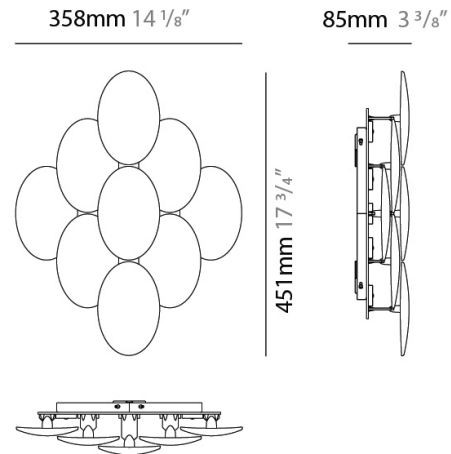

OBOLO SURFACE

D92171-WHI

PROJECT	
TYPE	
NOTES	
QUANTITY	
DATE	

GENERAL

Series: Obolo
 Brand: Milan
 Division: Design
 Mounting Type: Surface
 Mounting Location: Wall
 Subcategory: Wall Effect

PHYSICAL

Shape: Oval
 Length (mm): 451
 Length (in): 17 3/4
 Width (mm): 358
 Width (in): 14 1/8
 Height (mm): 85
 Height (in): 3 3/8
 Light Distribution: Indirect
 Weight (kg): 4.5
 Weight (lbs): 9.999
 Diffuser: Frosted White Glass

OPTICAL

RATINGS AND CERTIFICATIONS

Certified By: CSA Certified to UL and CSA Standards
 IP rating: IP20

OBOLO SURFACE

D92175

GENERAL

Series: Obolo
Brand: Milan
Division: Design
Mounting Type: Surface
Mounting Location: Wall
Subcategory: Wall Effect

PHYSICAL

Shape: Rectangle
Length (mm): 1054
Length (in): 41 1/2
Width (mm): 228
Width (in): 9.0
Height (mm): 1054
Height (in): 2 1/2
Extension (mm): 64
Extension (in): 2 1/2
Light Distribution: Indirect
Weight (lbs): 18
Diffuser: Frosted White Glass
Fixture Finish: WHI
Fixture Material: Glass / Aluminum

PROJECT

TYPE

NOTES

QUANTITY

DATE

228mm 9"

64mm 2 1/2"

1054mm 41 1/2"